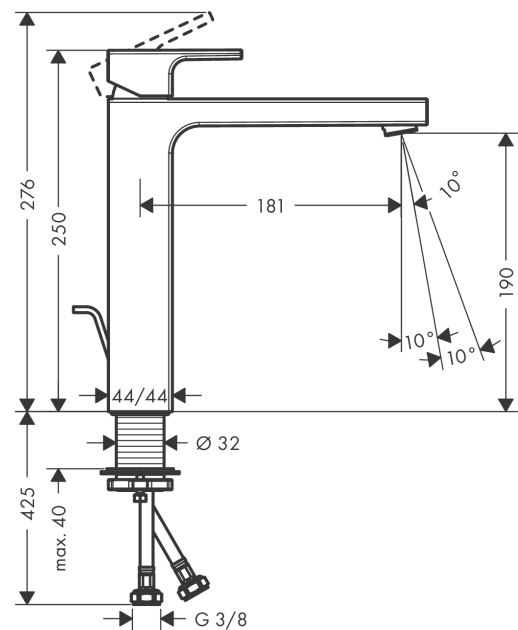

Vernis Shape

Single lever basin mixer 190 with pop-up waste set

Surfaces: **Chrome** Article Number: **71562000**

Description

product features

- consists of: single lever basin mixer, waste set
- ComfortZone 190
- projection 181 mm
- spray type: normal spray
- swiveling spray former
- maximum flow rate at 3 bar: 5 l/min
- ceramic cartridge
- temperature limitation adjustable
- with isolated water conduction - without contact with nickel and lead
- suitable for continuous flow water heaters
- pop-up waste set G 1¼
- material waste set: synthetic
- connection type: G ¾ connections
- connection dimension: DN15

Technology

Product image

Scale drawing

Vernis Shape
Single lever basin mixer 190 with pop-up waste set
 Surfaces: **Chrome** Article Number: **71562000**

Flowchart

Vernis Shape
Single lever basin mixer 190 with pop-up waste set
 Surfaces: **Chrome** Article Number: **71562000**

Exploded Drawing

Year of production: >07/21

Vernis Shape
Single lever basin mixer 190 with pop-up waste set
 Surfaces: **Chrome** Article Number: **71562000**

Spare part list

Year of production: >07/21

Pos.	Description	Article Number	Price	PU
1	handle	93684000	-	1
2	screw cover	96338000	-	1
3	flange	93680000	-	1
4	O-Ring 32x2	98193000	-	1
5	nut	93686000	-	1
6	cartridge, assy	97685000	-	1
7	locking screw for handle	95140000	-	1
8	seal	98865000	-	1
9	aerator swivelling M24x1 (7 l/min)	94443000	-	1
10	seal	93687000	-	1
11	fixing set (Ø 32)	13961000	-	1
12	connection hose 600 mm M8x0,75 G3/8	96556000	-	1
13	O-ring 6,6x1,6	93019000	-	1
14	pull rod	93683000	-	1
a	pop up waste	92168000	-	1
b	fixation extension 35 mm	13898000	-	1
c	lever arm 340mm (ball-Ø12mm)	96324000	-	1