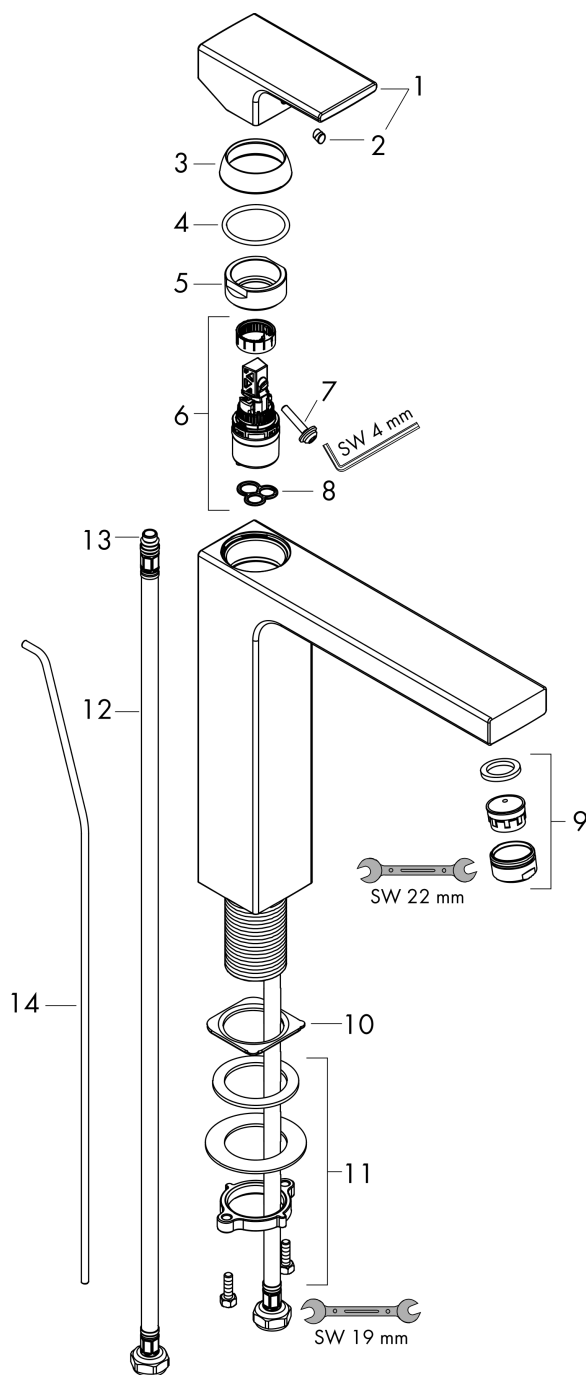

Vernis Shape

Single lever basin mixer 190 with pop-up waste set

Surfaces: **Chrome** Article Number: **71562000**

Description

product features

- consists of: single lever basin mixer, waste set
- ComfortZone 190
- projection 181 mm
- spray type: normal spray
- swiveling spray former
- maximum flow rate at 3 bar: 5 l/min
- ceramic cartridge
- temperature limitation adjustable
- with isolated water conduction - without contact with nickel and lead
- suitable for continuous flow water heaters
- pop-up waste set G 1¼
- material waste set: synthetic
- connection type: G ¾ connections
- connection dimension: DN15

Technology

Product image

Scale drawing

Vernis Shape
Single lever basin mixer 190 with pop-up waste set
 Surfaces: **Chrome** Article Number: **71562000**

Flowchart

Vernis Shape
Single lever basin mixer 190 with pop-up waste set
 Surfaces: **Chrome** Article Number: **71562000**

Exploded Drawing

Year of production: >07/21

Vernis Shape
Single lever basin mixer 190 with pop-up waste set
 Surfaces: **Chrome** Article Number: **71562000**

Spare part list

Year of production: >07/21

Pos.	Description	Article Number	Price	PU
1	handle	93684000	-	1
2	screw cover	96338000	-	1
3	flange	93680000	-	1
4	O-Ring 32x2	98193000	-	1
5	nut	93686000	-	1
6	cartridge, assy	97685000	-	1
7	locking screw for handle	95140000	-	1
8	seal	98865000	-	1
9	aerator swivelling M24x1 (7 l/min)	94443000	-	1
10	seal	93687000	-	1
11	fixing set (Ø 32)	13961000	-	1
12	connection hose 600 mm M8x0,75 G3/8	96556000	-	1
13	O-ring 6,6x1,6	93019000	-	1
14	pull rod	93683000	-	1
a	pop up waste	92168000	-	1
b	fixation extension 35 mm	13898000	-	1
c	lever arm 340mm (ball-Ø12mm)	96324000	-	1