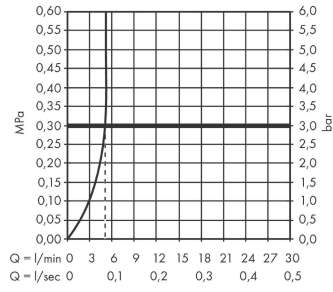

Vernis Shape

Single lever basin mixer 190 with pop-up waste set

Surfaces: **Chrome** Article Number: **71562000**

Description

product features

- consists of: single lever basin mixer, waste set
- ComfortZone 190
- projection 181 mm
- spray type: normal spray
- swiveling spray former
- maximum flow rate at 3 bar: 5 l/min
- ceramic cartridge
- temperature limitation adjustable
- with isolated water conduction - without contact with nickel and lead
- suitable for continuous flow water heaters
- pop-up waste set G 1¼
- material waste set: synthetic
- connection type: G ¾ connections
- connection dimension: DN15

Technology

Product image

Scale drawing

Vernis Shape
Single lever basin mixer 190 with pop-up waste set
 Surfaces: **Chrome** Article Number: **71562000**

Flowchart

Vernis Shape
Single lever basin mixer 190 with pop-up waste set
 Surfaces: **Chrome** Article Number: **71562000**